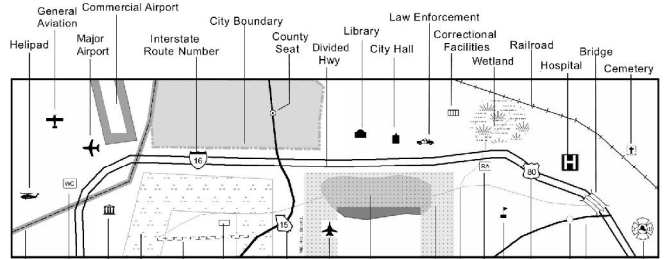

Created by the Office of Transportation Data on 6/8/2017.