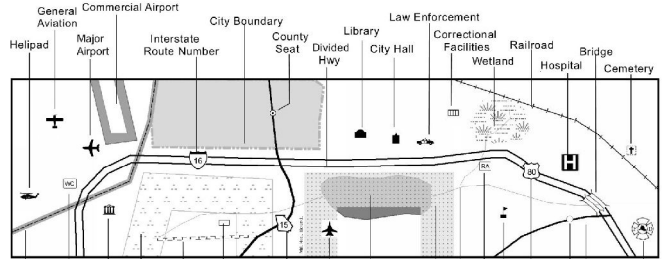

Created by the Office of Transportation Data on 4/14/2017.